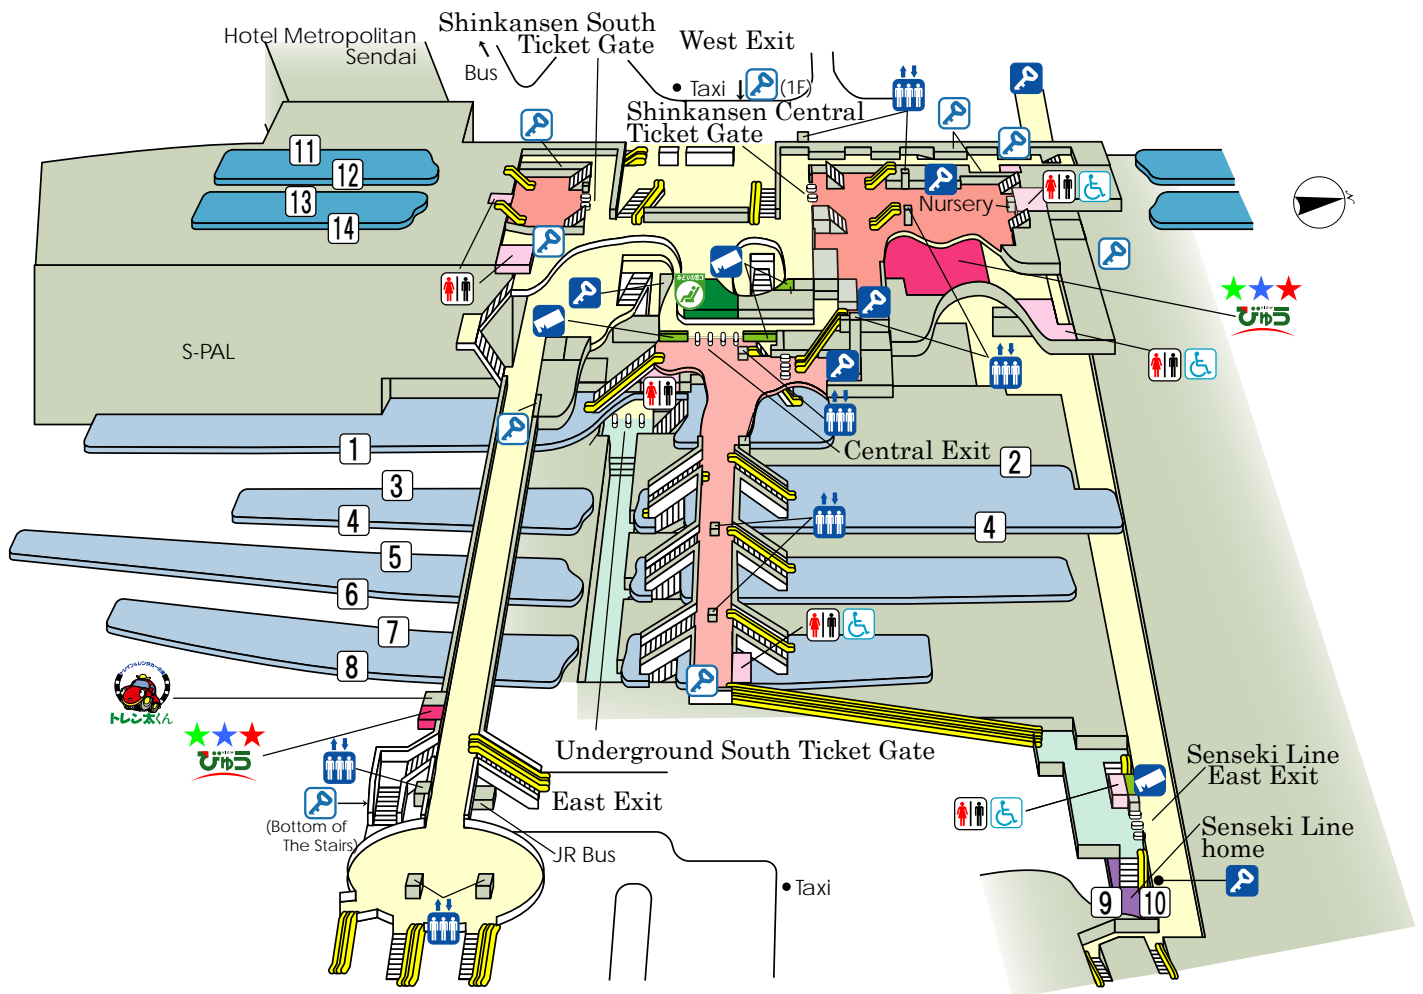

# Sendai Station

©KOTSUSHIMBUNSHA

< as of April 2012 >

## Transfer Information

- 1 Tohoku Line
- 2 Tohoku Line
- 3 Tohoku Line, Joban Line
- 3 4 Sendai Airport Transit
- 4 5 6 Tohoku Line, Joban Line
- 7 8 Tohoku Line, Senzan Line, Joban Line
- 9 10 Senseki Line
- 11 12 Tohoku, Akita Shinkansen
- 13 14 Tohoku, Akita Shinkansen

JR Reservation Ticket Offices ("Midori-no-madoguchi")	View Plaza	Rent a Car	Coin-operated Lockers (Extra large/large available)
Ticket Vending Machines	Elevator	Information Center	Coin-operated Lockers (Midsize/standard only)
Restroom	Facility for the Handicapped	Escalator	Ticket Gate
			Track (Platform)